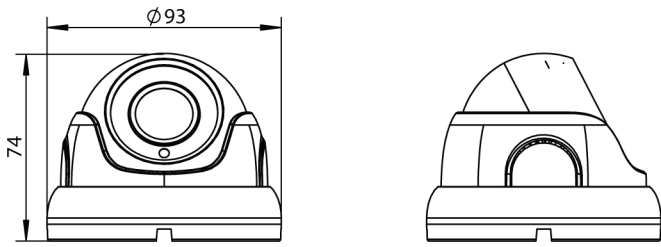

## // IP INDOOR FIXED DOME WITH MIC CAMERA

#### Features:

- > 5 MP
- > Indoor dome camera
- > 20m IR distance
- > 2.8mm fixed lens
- > With microphone

#### Dimensions:

#### Technical Specifications:

Model Number	TR-S5.0IP/20-DF-M
Platform	2616 x 1964
Sensor Chip	1/2.8" Sony sensor
TV System	N/A
Resolution	5MP
IR Distance	20 meters (18 pcs IR LED's)
Lens	2.8mm fixed lens
Min. Illumination	0.001 Lux / F1.2
S/N Ratio	>50dB
Scanning System	Progressive scan
Shutter Speed	Up to 1/10,000 s
Video Output	RG45 Ethernet (10M/100M)
Video Compression	H.264/H.264+/H.265/H.265+/JPEG/AVI /MJPEG
Bit Rate	64 - 12,000 kbps
Max Image Size	2616 x 1964
Frame Rate	5MP@20fps
Streaming	3 streams
Protocol Compliancy	ONVIF 2.4
Protocol	TCP/IP, HTTP, DHCP, FTP, DNS, DDNS, RTSP, NTP, SMTP
Wide Dynamic Range	DWDR
Auto Gain Control	Yes
Back Light Compensation	On / off
DNR	3D-DNR
White Balance	Auto
Storage Temperature	-30 to 60°C
Operating Temperature	-10 to 50°C
Operating Humidity	95% max
Power Source	DC12V / 500mA or PoE